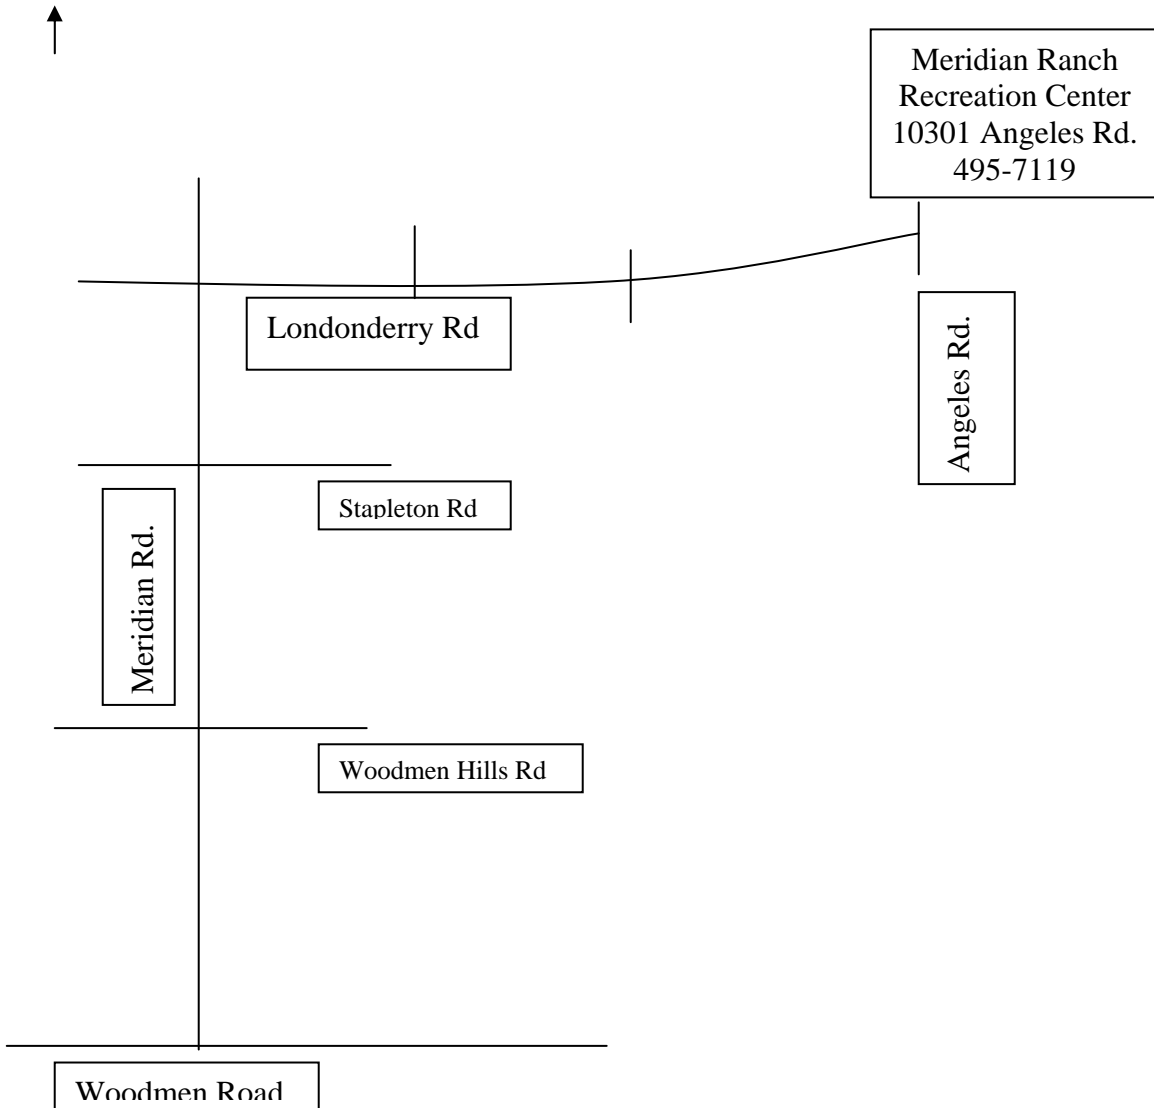

**Directions to the Meridian Ranch Recreation Center –
the new location for Community of Falcon SHARE site #208**
Effective February 2/11/06 Order Day
ORDER DAYS (9 am - 10 am) & DELIVERY DAYS (9 am - 10 am)

Driving directions: From the intersection of Woodmen Road and Meridian Road – travel North on Meridian for approximately 2.5 miles then turn Right (East) onto Londonderry. Go 3 blocks (approximately .6 miles from Meridian Road) then turn left (North) onto Angeles Road. The first right is into the Recreation Center parking lot. The conference room is the first room on the right after entering the building.

North

****Any questions, please call Julie Dalton at 260-7599 ****